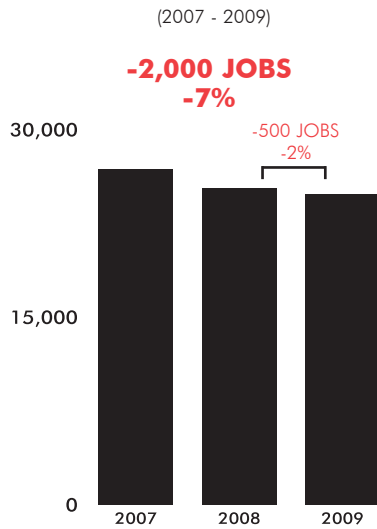

AND THE HIGH-TECH INDUSTRY

JOBS	24,826
ESTABLISHMENTS	1,677
PAYROLL	\$1.6 B
AVERAGE WAGE	\$62,810
AVERAGE PRIVATE SECTOR WAGE	\$34,840
RIVERSIDE-SAN BERNARDINO UNEMPLOYMENT RATE	13.3%

METROPOLITAN RANKINGS

45TH IN HIGH-TECH EMPLOYMENT
22ND IN HIGH-TECH JOB GROWTH

HIGH-TECH EMPLOYMENT TRENDS

METROPOLITAN RANKINGS

60TH IN HIGH-TECH EMP. CONCENTRATION
57TH IN HIGH-TECH AVERAGE WAGE

LEADING HIGH-TECH INDUSTRY SECTORS