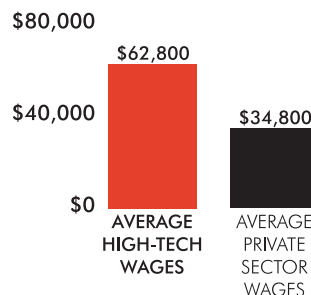

HIGH-TECH WAGE DIFFERENTIAL

80% DIFFERENTIAL OF HIGH-TECH WAGES COMPARED TO ALL PRIVATE SECTOR JOBS

Select data are rounded.

RIVERSIDE-SAN BERNARDINO = CALIFORNIA: Riverside and San Bernardino Counties

Source: U.S. Bureau of Labor Statistics